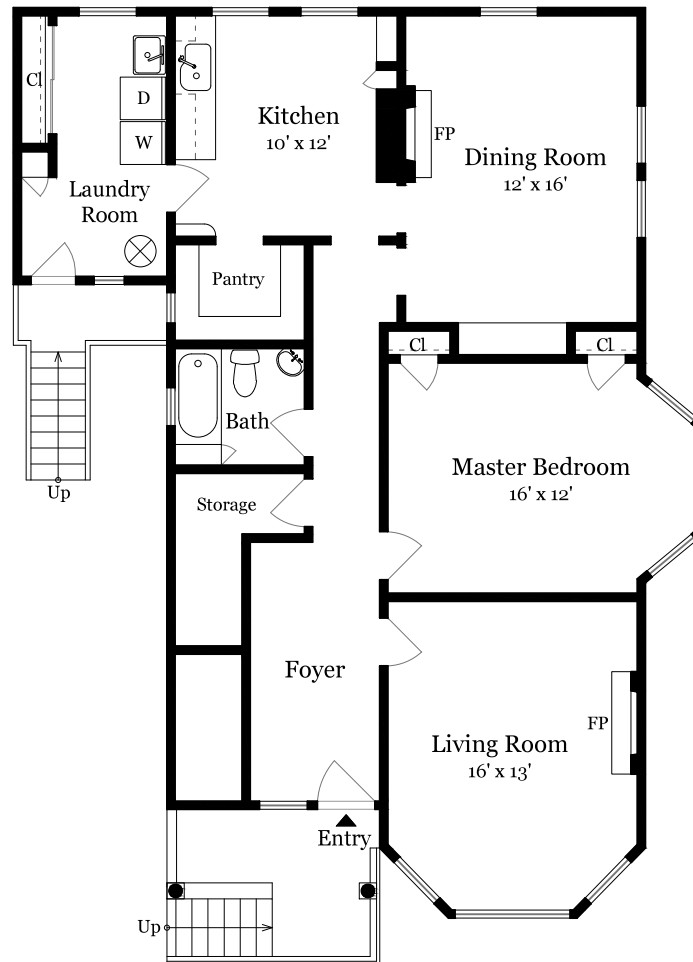

1147 SANCHEZ STREET

SAN FRANCISCO, CA 94114

FLOOR PLAN