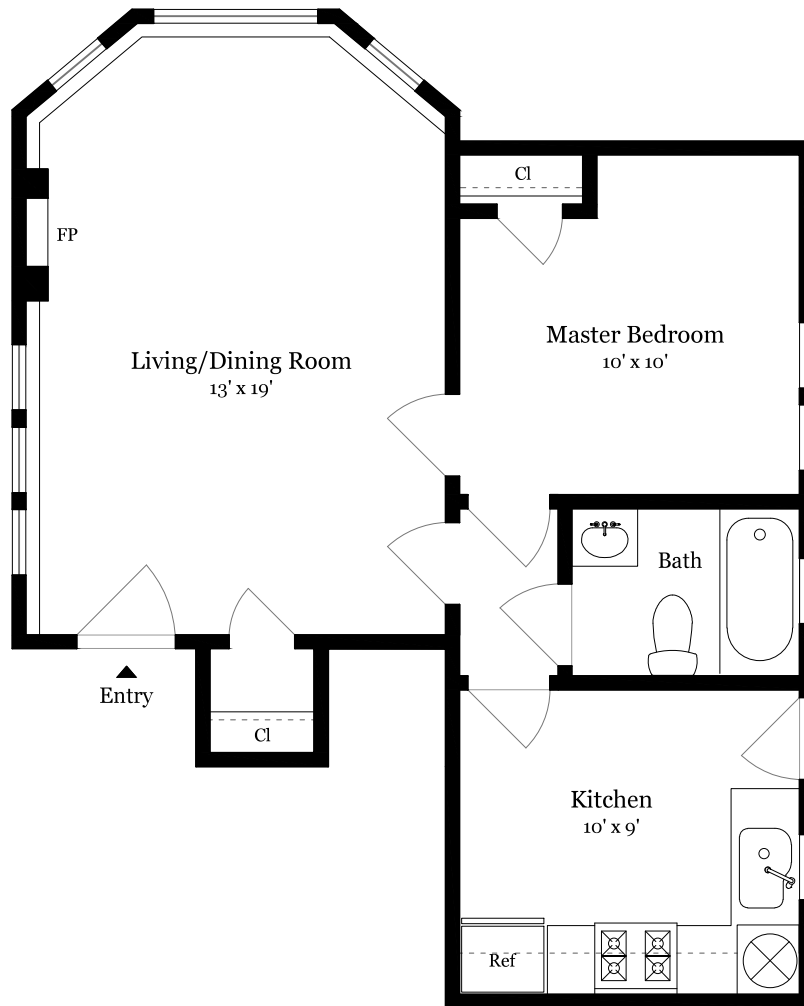

# 188 JERSEY STREET

SAN FRANCISCO, CA 94114

FLOOR PLAN

GARAGE