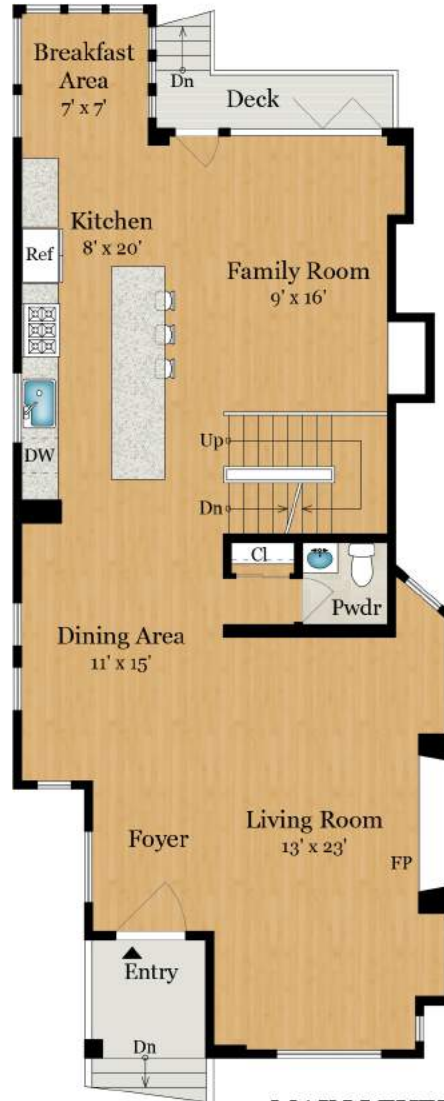

# 2517 19TH STREET

SAN FRANCISCO, CA 94110

LOWER LEVEL

MAIN LEVEL

UPPER LEVEL

ROOFTOP LEVEL

Rendering by Floor Plan Visuals.  
All measurements are approximate. While deemed reliable, no information on these floor plans should be relied upon without independent verification.