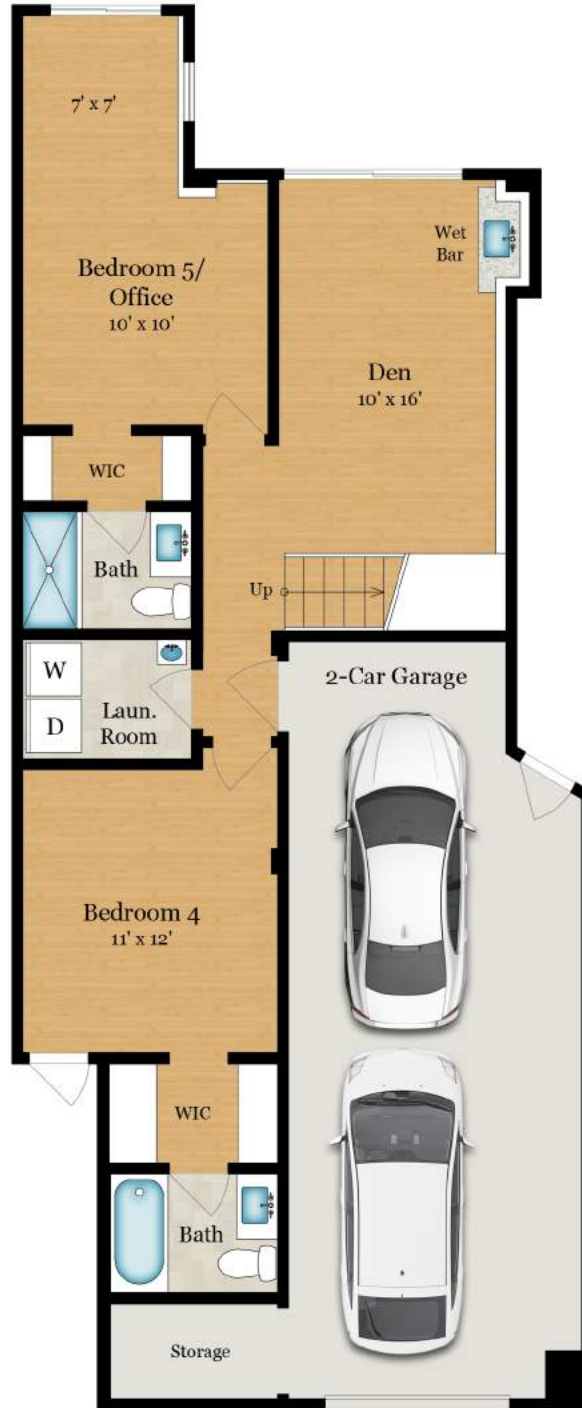

2517 19TH STREET

SAN FRANCISCO, CA 94110

LOWER LEVEL